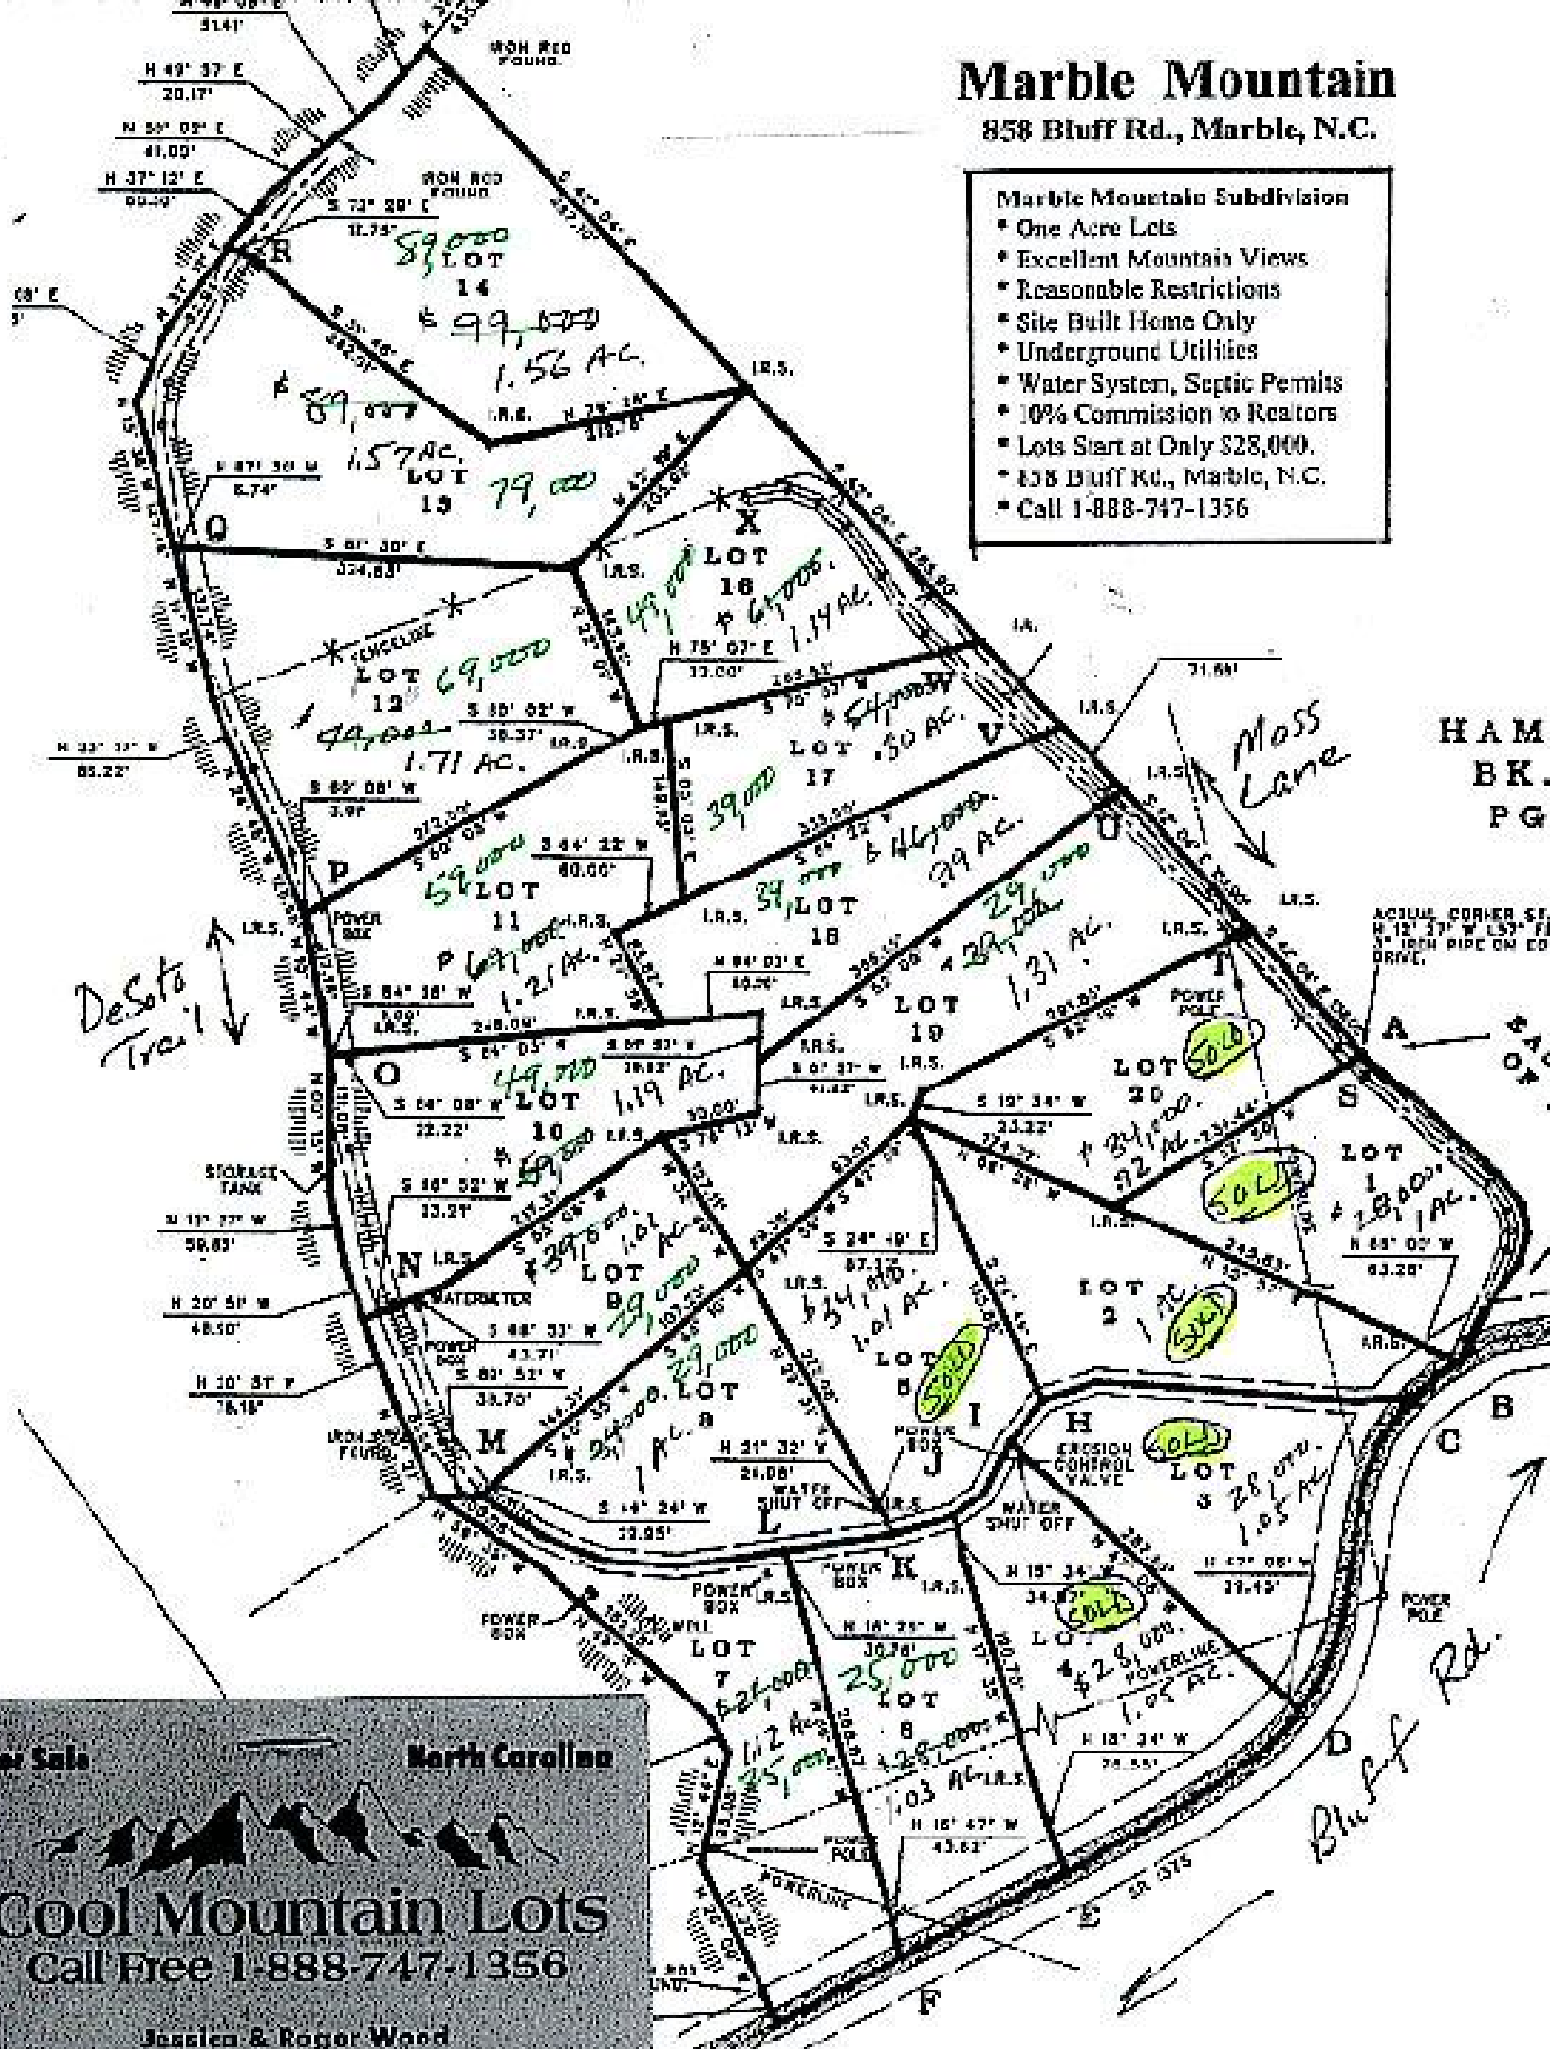

Marble Mountain

858 Bluff Rd., Marble, N.C.

Marble Mountain Subdivision

- One Acre Lots
- Excellent Mountain Views
- Reasonable Restrictions
- Site Built Home Only
- Underground Utilities
- Water System, Septic Permits
- 10% Commission to Realtors
- Lots Start at Only \$28,000.
- 858 Bluff Rd., Marble, N.C.
- Call 1-888-747-1356

For Sale North Carolina

Cool Mountain Lots
Call Free 1-888-747-1356

Jessica & Roger Wood
Crahanville Properties, LLC • Andrews, North Carolina